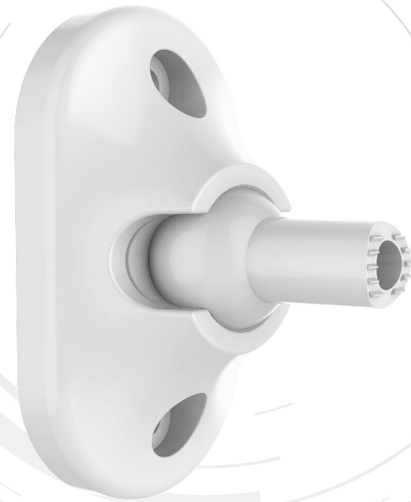

DS-PDB-IN-Universalbracket Internal Universal Bracket

Available Model

DS-PDB-IN-Universalbracket

Key Features

- Multi-angle adjustment
- Installation methods: wall mounting and ceiling mounting
- Used cooperatively with indoor detector

Specifications

Internal Universal Bracket	
Shell material	PC
Dimension (W × H × D)	29.3mm × 53.2mm × 35.5mm
Weight	13 g
Adjustable angle	Horizontal: -40 ° to 40 ° Vertical: 0 ° to 90 °
Installation method	Wall mounting / Ceiling mounting