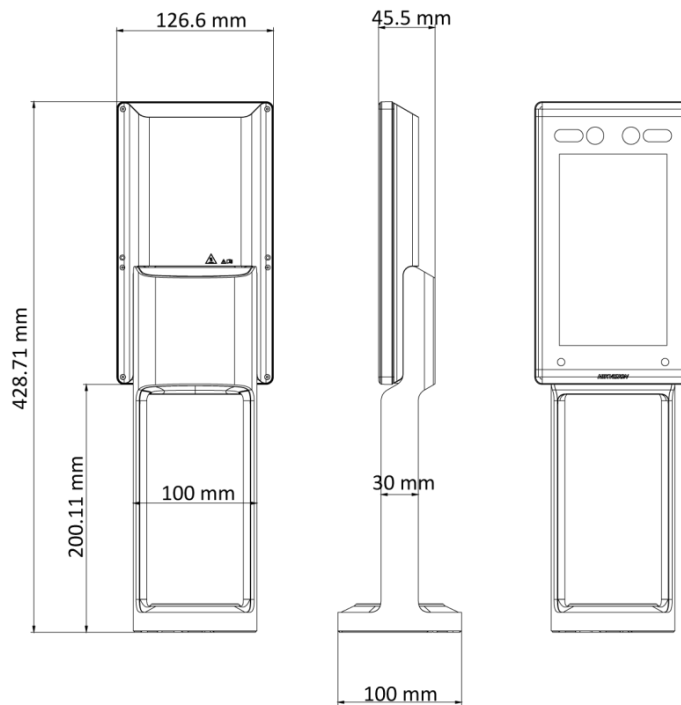

▪ **Dimension**

▪ **Accessory**

▪ **Optional**

DS-KAB5671-S Protective Shield	DS-K3B601 Pro Series Swing Barrier	DS-K3B801 Pro Series Swing Barrier	DS-K3B601A Pro Series Swing Barrier Plus
DS-KAB5671-S Protective Shield	DS-K3B801#CD	DS-K3B801A Pro Series Swing Barrier