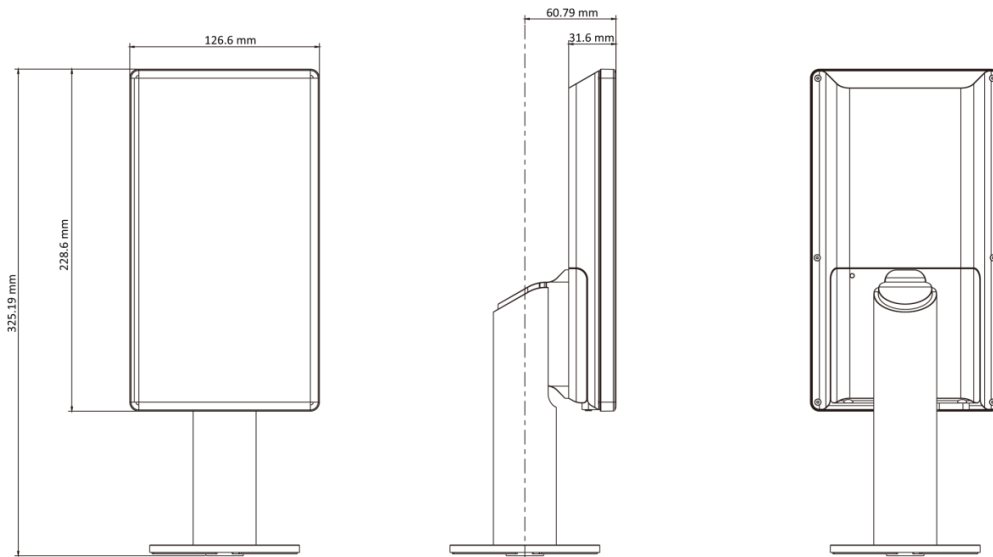

▪ Specification

Display	
Dimensions	7-inch
Operation method	Capacitive touch screen
Video	
Pixel	2 MP
Lens	2
Network	
Communication protocol	TCP/IP; SIP; RTSP; HikCentral Pro OpenAPI; Hik-ProConnect OpenAPI
Wired network	10 M/100 M/1000 M self-adaptive
Wi-Fi	Support
Interface	
Network interface	1
Lock output	1
Door contact input	1
Capacity	
Face capacity	50,000
Event capacity	100,000
Authentication	
Face recognition duration	< 0.2 s per person
Face recognition accuracy rate	≥ 99%
Face recognition accuracy rate	0.3 to 3 m
Function	
QR code recognition	Support. The dimension of the recognized QR code picture should be larger than 6 cm × 6 cm.
Audio prompt	Support
Time synchronization	Support
General	
Power supply	12 VDC/ 2 A
Working temperature	-30 °C to 60 °C (-22 °F to 140 °F)
Working humidity	10 to 90% (No condensing)
Protective level	IP65
Language	English, Spanish (South America), Arabic, Thai, Indonesian, Russian, Vietnamese, Portuguese (Brazil)
Platform	Hik-ProConnect and HikCentral Professional

▪ Available Model

DS-K5671-ZU

▪ Dimension

▪ **Dimension**

▪ **Accessory**

▪ **Optional**

DS-K3B601A Pro Series Swing Barrier Plus	DS-K3B801A Pro Series Swing Barrier	DS-K3B801#CD	DS-KAB5671-S Protective Shield
			
DS-KAB5671-S Protective Shield	DS-K3B801 Pro Series Swing Barrier		
