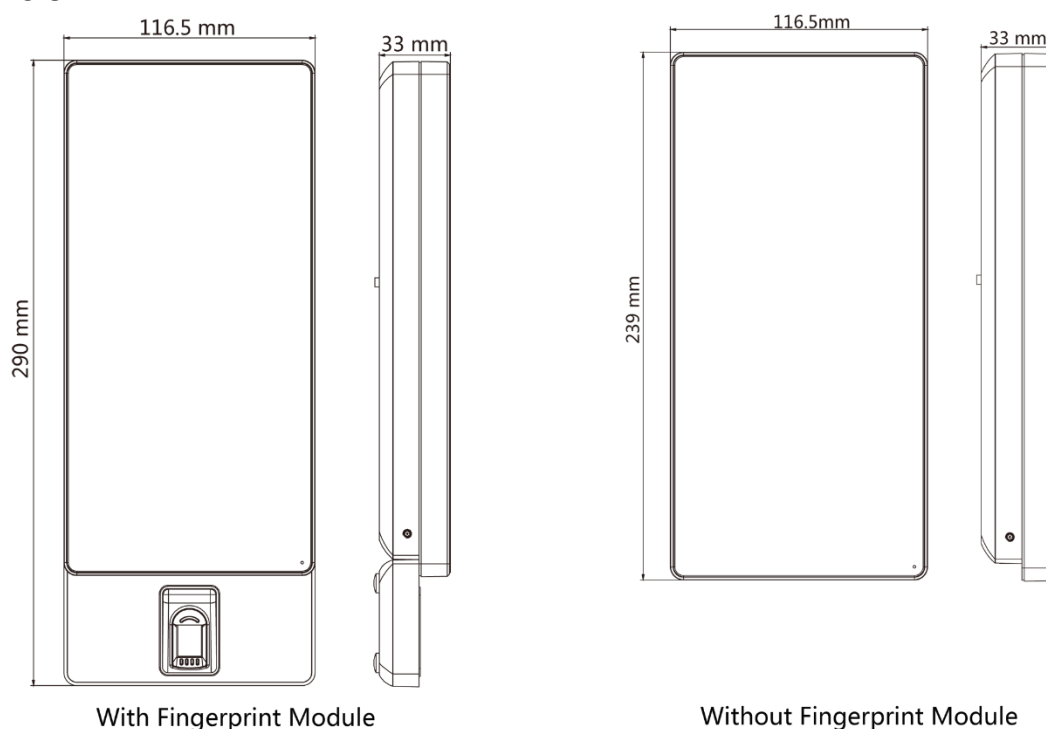

Time synchronization	Support
General	
Power supply method	2-pin connector
Power supply	12 VDC/2 A
Working temperature	-30 °C to 60 °C (-22 °F to 140 °F)
Working humidity	10 to 90% (No condensing)
Dimensions	290 mm × 116.5 mm × 33 mm (11.4" × 4.6" × 1.3")
Protective level	IP65
Installation	Surface
Language	English, Spanish (South America), Arabic, Thai, Indonesian, Russian, Vietnamese, Portuguese (Brazil)
Platform	Hik-ProConnect and HikCentral Professional

▪ **Available Model**

DS-K1T671MF

▪ **Dimension**