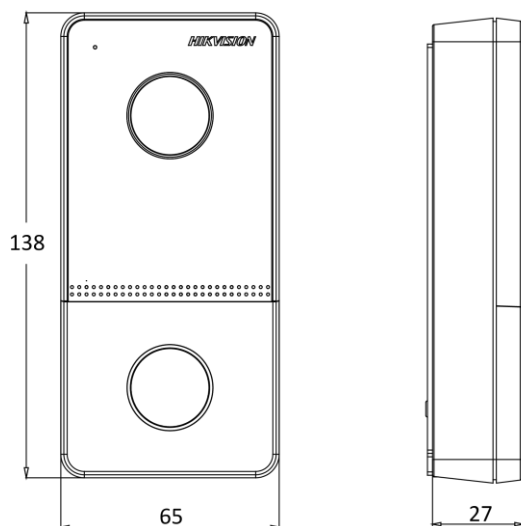

Key Feature

- Standard PoE
- 2 MP HD camera
- Noise suppression and echo cancellation
- Low illumination
- Access control functions

Specification

System parameters	
Operating system	Embedded Linux operation system
ROM	32M
RAM	256 M
CPU	Embedded processor
Display parameters	
Screen size	/
Operation method	/
Type	/
Resolution	/
Video parameters	
Lens	1
Resolution	Main stream: 1920 × 1080p, 720p Sub stream: 704 × 576
FOV	Horizontal: 131° Vertical: 78°
WDR	True WDR
Supplement light	IR supplement

Video compression standard	H.264
Audio parameters	
Audio compression standard	G.711 U
Audio input	Built-in omnidirectional microphone
Audio output	Built-in loudspeaker
Audio compression bitrate	64 Kbps
Audio quality	Noise suppression and echo cancellation
Volume adjustment	Adjustable
Capacity	
User capacity	2000
Face capacity	/
Card capacity	10000
Network parameters	
Communication protocol	TCP/IP, RSTP
Wired network	10/100 Mbps self-adaptive Ethernet
Wi-Fi standard	/
Bluetooth version	/
3G/4G standard	/
Device interfaces	
Alarm input	4
Network interface	1

TAMPER	1
Exit button	1
RS-485	1
USB	0
Wiegand	0
TF card	0
Alarm output	0
Lock control	1
Door contact input	1
Power interface	1
General	
Button	1
Installation	Surface mounting
Indicator	2
Weight	190g
Protective level	IP65
Working temperature	-40° C to +55° C (-40° F to 131° F)
Working humidity	10% to 95%
Dimensions	138 mm × 65 mm × 27 mm
Battery	/
Application environment	Outdoor
Power consumption	< 10 W
Language	English, French, Portuguese (Brazil), Spanish, Russian, German, Italian, Polish, Arabic, Turkish, Vietnamese, Hungarian, Dutch, Romanian, Czech, Bulgarian, Ukrainian, Croatian, Serbian

Dimension

Unit:mm

Available Model

DS-KV6113-PE1(C)