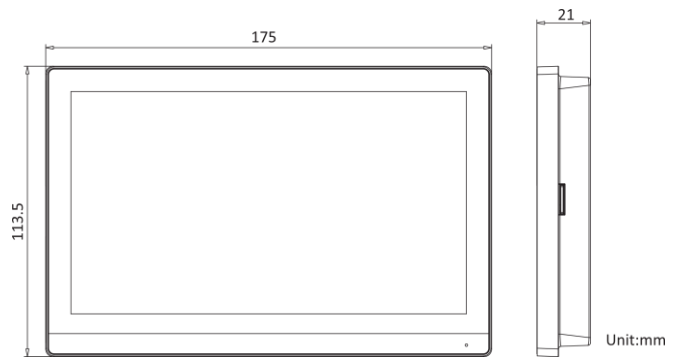

Device interfaces	
Alarm input	8-ch alarm inputs
Network interface	1 RJ-45 10/100 Mbps self-adaptive
TAMPER	/
RS-485	/
USB	/
TF card	Max to 128 G
Alarm output	/
Power interface	1
General	
Button	0
Installation	Wall mounting, table mounting
Indicator	0
Weight	With package: 675 g Without package: 350 g
Protective level	/
Working temperature	-10 ° C to 50 ° C (14 ° F to 122 ° F)
Working humidity	10% to 90%
Dimensions	175 mm × 113.5 mm × 21 mm (6.9" × 4.5" × 0.83")
Battery	/
Application environment	Indoor
Power consumption	≤ 8 W
Language	English, French, Portuguese (Brazil), Spanish, Russian, German, Italian, polish, Arabic, Turkish, Vietnamese, Hungarian, Dutch, Romanian, Czech, Bulgarian, Ukrainian, Croatian, Serbian, Greek

No.	Description	No.	Description
1	Screen	5	TF Card Slot
2	Microphone	6	Debugging Port
3	Network Interface	7	Loudspeaker
4	Alarm Terminal	8	Power Supply Terminal

Dimension