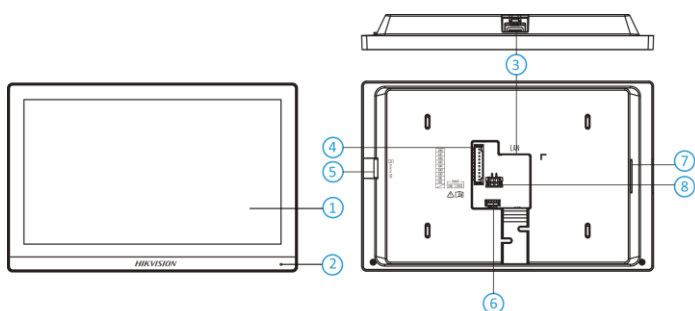

Device interfaces	
Alarm input	8-ch alarm inputs
Network interface	1 RJ-45 10/100 Mbps self-adaptive
TAMPER	/
RS-485	/
USB	/
TF card	Max to 128 G
Alarm output	/
Power interface	1
General	
Button	0
Installation	Wall mounting, table mounting
Indicator	0
Weight	With package: 675 g Without package: 350 g
Protective level	/
Working temperature	-10 ° C to 50 ° C (14 ° F to 122 ° F)
Working humidity	10% to 90%
Dimensions	175 mm × 113.5 mm × 21 mm (6.9" × 4.5" × 0.83")
Battery	/
Application environment	Indoor
Power consumption	≤ 8 W
Language	English, French, Portuguese (Brazil), Spanish, Russian, German, Italian, polish, Arabic, Turkish, Vietnamese, Hungarian, Dutch, Romanian, Czech, Bulgarian, Ukrainian, Croatian, Serbian, Greek

No.	Description	No.	Description
1	Screen	5	TF Card Slot
2	Microphone	6	Debugging Port
3	Network Interface	7	Loudspeaker
4	Alarm Terminal	8	Power Supply Terminal

Dimension

Available Model

DS-KH6350-TE1

Physical Interface