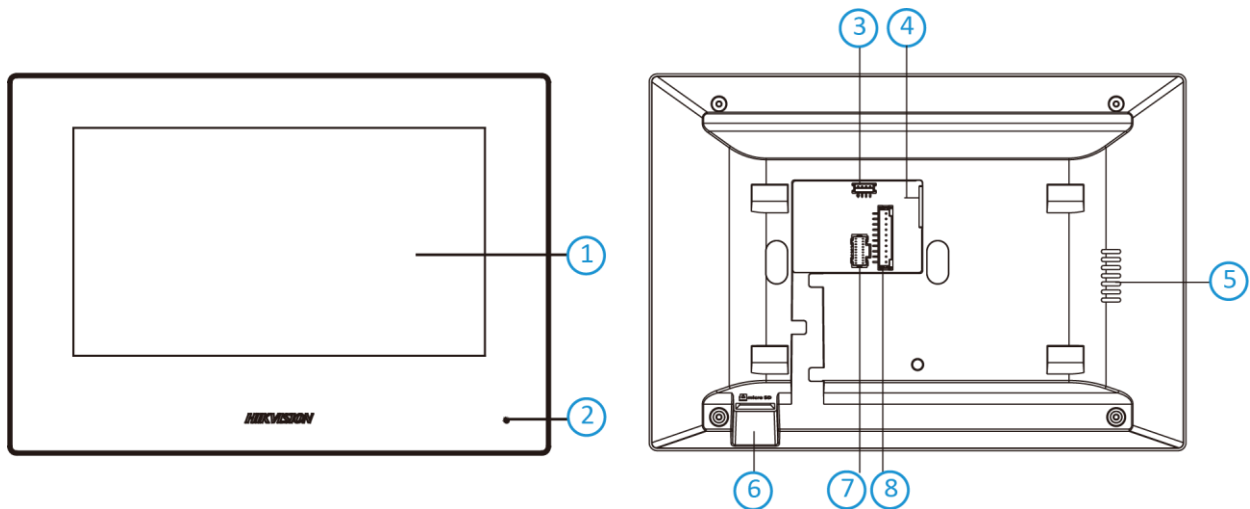

DS-KH6320-WTE2 Indoor Station

Key Feature

- Two-pin wire for power supply and network access
- UI V2.0: User friendly design
- 7-inch colorful touch screen with resolution 1024 × 600
- 2-ch transmission plan
- Stores messages and captured pictures in the TF card
- Remote unlocking via the client software or the mobile client
- Views live videos of door stations and linked cameras
- Supports wireless network

Specification

Model	DS-KH6320-WTE2	
System	Processor basic frequency	1 G
	Memory	128 MB
	Flash	16 MB (32 MB hardware compatibility)
Display	Operation system	Embedded Linux operation system
	Display screen	7-inch TFT LCD
	Display resolution	1024 × 600
Audio	Operation method	Capacitive touch
	Audio Input	Build-in omnidirectional microphone
	Audio output	Built-in loudspeaker
	Volume	Local or software control
	Audio compression standard	G.711 U
	Audio compression rate	64 Kbps
Network	Audio quality	Noise suppression and echo cancellation
	Wired network	BroadR-Reach
	Wireless network	Wi-Fi 802.11b/g/n
	Protocol	TCP/IP, SIP, RTSP
Interface	Network interface	Two-wire interface
	RS-485	1
	Alarm input	8 zones alarm input
	Relay output	2
	TF card	Support, Max. 32 GB
Extended Application	Power interface	Two-wire interface
	Mobile client	Support
	Indoor call elevator	Support
General	IPC	Support
	Power supply mode	Two-wire
	Power consumption	≤ 6 W
	Working temperature	-10 °C to 50 °C (-14 °F to 122 °F)
	Working humidity	0% to 90%
	Dimensions (W × H × D)	200 mm × 140 mm × 15.1 mm (7.87" × 5.51" × 0.59")

Typical Application

Available Model

DS-KH6320-WTE2

Physical Interface

No.	Description
1	Display Screen
2	Microphone
3	Debugging Port
4	Network Interface and Power Supply
5	Loudspeaker
6	TF Card Slot
7	Alarm Terminal
8	Reserved