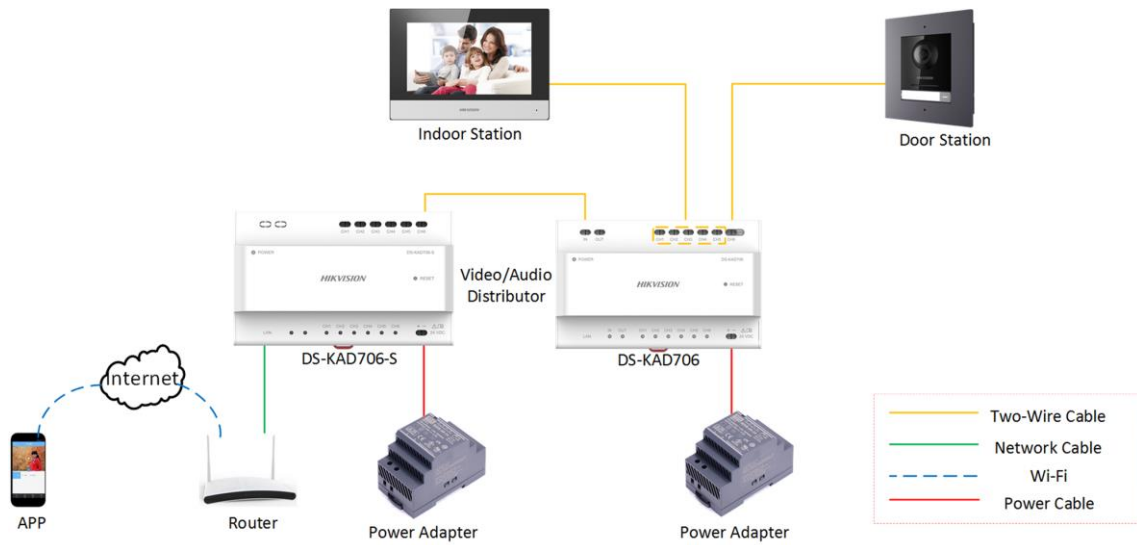

DS-KH6320-WTE2(B) Video Intercom Network Indoor Station

Key Feature

- Two-pin wire for power supply and network access
- UI V2.0: User friendly design
- 7-inch colorful touch screen with resolution 1024 × 600
- 2-ch transmission plan
- Stores messages and captured pictures in the TF card
- Remote unlocking via the client software or the mobile client
- Views live videos of door stations and linked cameras
- Supports wireless network

Specification

Model	DS-KH6320-WTE2	
System	Processor basic frequency	1 G
	Memory	128 MB
	Flash	32 MB
Display	Operation system	Embedded Linux operation system
	Display screen	7-inch TFT LCD
	Display resolution	1024 × 600
Audio	Operation method	Capacitive touch
	Audio Input	Build-in omnidirectional microphone
	Audio output	Built-in loudspeaker
	Volume	Local or software control
	Audio compression standard	G.711 U
	Audio compression rate	64 Kbps
Network	Audio quality	Noise suppression and echo cancellation
	Wired network	BroadR-Reach
	Wireless network	Wi-Fi 802.11b/g/n
	Protocol	TCP/IP, SIP, RTSP
Interface	Network interface	Two-wire interface
	RS-485	1
	Alarm input	8 zones alarm input
	Relay output	2
	TF card	Support, Max. 32 GB
Capacity	Power interface	Two-wire interface
	Linked IPC	16
	Linked indoor extensions	5
	Notices	200
Extended Application	Linked doorphone	8
	Mobile client	Support
	Indoor call elevator	Support
General	IPC	Support
	Power supply mode	Two-wire
	Power consumption	≤ 6 W
	Working temperature	-10 °C to 50 °C (-14 °F to 122 °F)
	Working humidity	0% to 90%
	Dimensions (W × H × D)	200 mm × 140 mm × 15.1 mm (7.87" × 5.51" × 0.59")

Typical Application

Available Model

DS-KH6320-WTE2(B)

Physical Interface

No.	Description
1	Display Screen
2	Microphone
3	Debugging Port
4	Network Interface and Power Supply
5	Loudspeaker
6	TF Card Slot
7	Alarm Terminal
8	Reserved