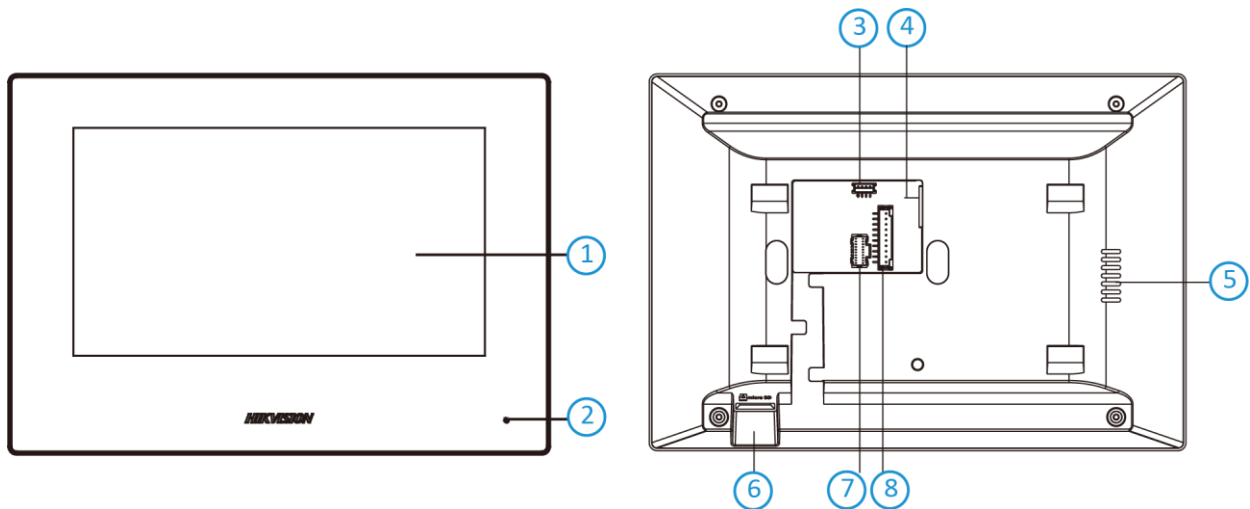

Specification

Model	DS-KH6320-WTE2	
System	Processor basic frequency	1 G
	Memory	128 MB
	Flash	32 MB
Display	Operation system	Embedded Linux operation system
	Display screen	7-inch TFT LCD
	Display resolution	1024 × 600
Audio	Operation method	Capacitive touch
	Audio Input	Build-in omnidirectional microphone
	Audio output	Built-in loudspeaker
	Volume	Local or software control
	Audio compression standard	G.711 U
	Audio compression rate	64 Kbps
Network	Audio quality	Noise suppression and echo cancellation
	Wired network	BroadR-Reach
	Wireless network	Wi-Fi 802.11b/g/n
	Protocol	TCP/IP, SIP, RTSP
Interface	Network interface	Two-wire interface
	RS-485	1
	Alarm input	8 zones alarm input
	Relay output	2
	TF card	Support, Max. 32 GB
Capacity	Power interface	Two-wire interface
	Linked IPC	16
	Linked indoor extensions	5
	Notices	200
Extended Application	Linked doorphone	8
	Mobile client	Support
	Indoor call elevator	Support
General	IPC	Support
	Power supply mode	Two-wire
	Power consumption	≤ 6 W
	Working temperature	-10 °C to 50 °C (-14 °F to 122 °F)
	Working humidity	0% to 90%
	Dimensions (W × H × D)	200 mm × 140 mm × 15.1 mm (7.87" × 5.51" × 0.59")

Typical Application

Available Model

DS-KH6320-WTE2(B)

Physical Interface

No.	Description
1	Display Screen
2	Microphone
3	Debugging Port
4	Network Interface and Power Supply
5	Loudspeaker
6	TF Card Slot
7	Alarm Terminal
8	Reserved