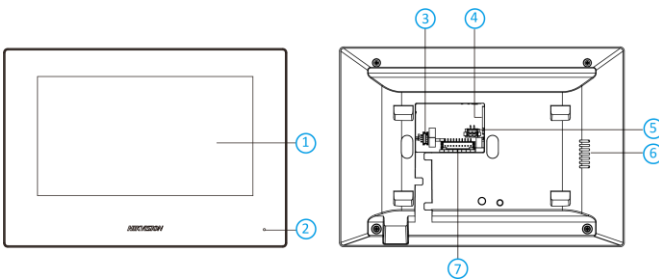

Installation	Flush mounting, surface mounting
Indicator	/
Weight	With package: 683 g Without package: 355 g
Protective level	/
Working temperature	-10 ° C to 55 ° C (14 ° F to 131 ° F)
Working humidity	10% to 90%
Dimensions	200 mm × 140 mm × 15.1 mm (7.87" × 5.51" × 0.59")
Battery	/
Power supply	IEEE802.3af, standard PoE 12 VDC, 1 A
Application environment	Indoor
Power consumption	≤ 6 W

Physical Interface

No.	Description	No.	Description
1	Screen	5	Power Terminal
2	Microphone	6	Loudspeaker
3	Debugging Port	7	Alarm Terminal
4	Network Interface