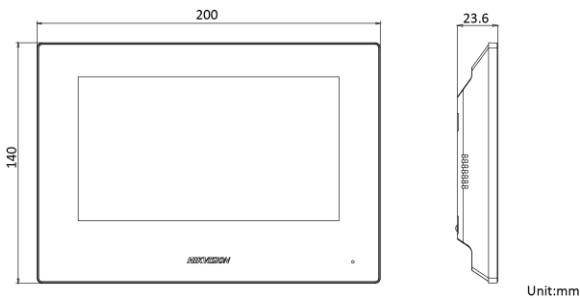

Dimension

Available Model

DS-KH6320-LE1/White