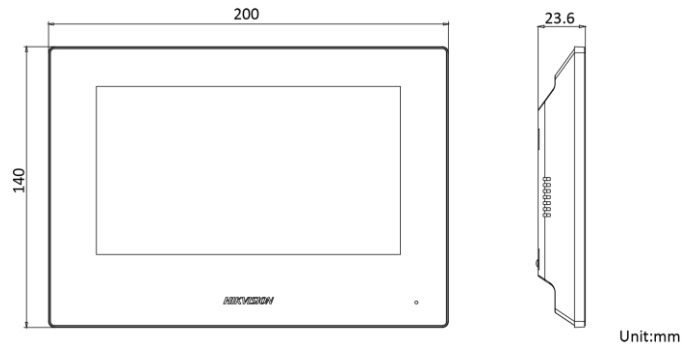

## Specification

System parameters	
Operating system	Linux
ROM	32 MB
RAM	128 MB
CPU	Embedded processor
Display parameters	
Screen size	7-inch
Operation method	Capactive touch
Type	TFT LCD
Resolution	1024 × 600
Video parameters	
Lens	/
Resolution	/
FOV	/
WDR	/
Video compression standard	/
Focal length	/

Audio parameters	
Audio compression standard	G.711 U, G.711 A
Audio input	Built-in omnidirectional microphone
Audio output	Built-in loudspeaker
Audio compression bitrate	64 Kbps
Audio quality	Noise suppression and echo cancellation
Volume adjustment	Adjustable
Capacity	
Event capacity	200
Notice capacity	16
Linked indoor extensions capacity	5
Network parameters	
Communication protocol	TCP/IP, RTSP
Wired network	Support
Wi-Fi standard	/
Bluetooth version	/
3G/4G standard	/
Zigbee	/
Device interfaces	
Alarm input	8
Network interface	1 RJ-45 10/100 Mbps self-adaptive

TAMPER	/
RS-485	/
USB	/
TF card	/
Alarm output	/
Power interface	1
<b>General</b>	
Button	/
Installation	Flush mounting, wall mounting, table mounting
Indicator	/
Protective level	/
Working temperature	-10 °C to 50 °C (14 °F to 133 °F)
Working humidity	10% to 90%
Dimensions	200 mm × 140 mm × 15.1 mm (7.87" × 5.51" × 0.59")
Battery	/
Power supply	IEEE802.3af, standard PoE 12 VDC
Application environment	Indoor
Power consumption	≤ 8 W
Weight	Without package: 330 g With package: 667 g
Language	Greek, English, French, Portuguese (Brazil), Spanish, Russian, German, Italian, Polish, Turkish, Vietnamese, Arabic, Czech, Hungarian, Dutch, Romanian, Bulgarian, Ukrainian, Croatian, Serbian

## Dimension