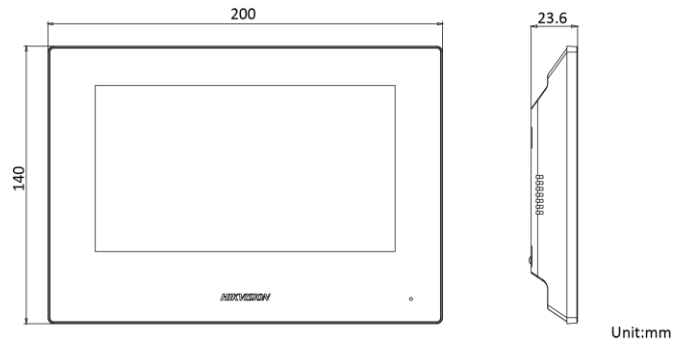

## Specification

System parameters	
Operating system	Linux
ROM	32 MB
RAM	128 MB
CPU	Embedded processor
Display parameters	
Screen size	7-inch
Operation method	Capactive touch
Type	TFT LCD
Resolution	1024 × 600
Video parameters	
Lens	/
Resolution	/
FOV	/
WDR	/
Video compression standard	/
Focal length	/

Audio parameters	
Audio compression standard	G.711 U, G.711 A
Audio input	Built-in omnidirectional microphone
Audio output	Built-in loudspeaker
Audio compression bitrate	64 Kbps
Audio quality	Noise suppression and echo cancellation
Volume adjustment	Adjustable
Capacity	
Event capacity	200
Notice capacity	16
Linked indoor extensions capacity	5
Network parameters	
Communication protocol	TCP/IP, RTSP
Wired network	Support
Wi-Fi standard	/
Bluetooth version	/
3G/4G standard	/
Zigbee	/
Device interfaces	
Alarm input	8
Network interface	1 RJ-45 10/100 Mbps self-adaptive

TAMPER	/
RS-485	/
USB	/
TF card	/
Alarm output	/
Power interface	1
<b>General</b>	
Button	/
Installation	Flush mounting, wall mounting, table mounting
Indicator	/
Protective level	/
Working temperature	-10 °C to 50 °C (14 °F to 122 °F)
Working humidity	10% to 90%
Dimensions	200 mm × 140 mm × 15.1 mm (7.87" × 5.51" × 0.59")
Battery	/
Power supply	IEEE802.3af, standard PoE 12 VDC
Application environment	Indoor
Power consumption	≤ 8 W
Weight	Without package: 325 g With package: 649 g
Language	Greek, English, French, Portuguese (Brazil), Spanish, Russian, German, Italian, Polish, Turkish, Vietnamese, Arabic, Czech, Hungarian, Dutch, Romanian, Bulgarian, Ukrainian, Croatian, Serbian

## Dimension