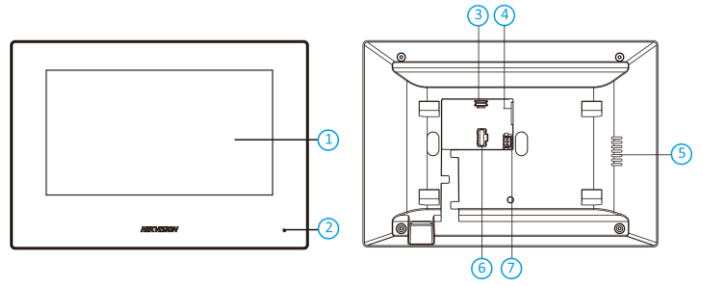

TAMPER	/
RS-485	/
USB	/
TF card	/
Alarm output	/
Power interface	1
General	
Button	/
Installation	Flush mounting, wall mounting, table mounting
Indicator	/
Protective level	/
Working temperature	-10 °C to 50 °C (14 °F to 122 °F)
Working humidity	10% to 90%
Dimensions	200 mm × 140 mm × 15.1 mm (7.87" × 5.51" × 0.59")
Battery	/
Power supply	IEEE802.3af, standard PoE 12 VDC
Application environment	Indoor
Power consumption	≤ 8 W
Weight	Without package: 325 g With package: 649 g
Language	Greek, English, French, Portuguese (Brazil), Spanish, Russian, German, Italian, Polish, Turkish, Vietnamese, Arabic, Czech, Hungarian, Dutch, Romanian, Bulgarian, Ukrainian, Croatian, Serbian

Physical Interface

No.	Description	No.	Description
1	Screen	5	Loudspeaker
2	Microphone	6	Alarm Terminal
3	Debugging Port	7	Power Supply Terminal
4	Network Interface