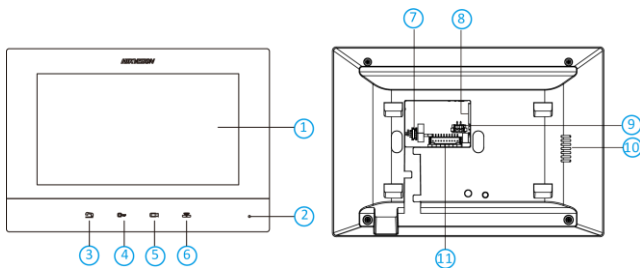

Installation	Flush mounting, surface mounting
Indicator	/
Weight	With package: 683 g Without package: 355 g
Protective level	/
Working temperature	-10 ° C to 55 ° C (14 ° F to 131 ° F)
Working humidity	10% to 90%
Dimensions	200 mm × 140 mm × 23.1 mm (7.87" × 5.51" × 0.69")
Battery	/
Power supply	IEEE802.3af, standard PoE 12 VDC, 1 A
Application environment	Indoor
Power consumption	≤ 6 W

Available Model

DS-KH6220-LE1/White

Physical Interface