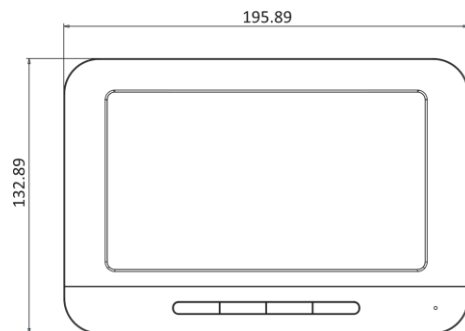

DS-KH2220

Four-Wire Analog Indoor Station

HIKVISION[®]

Key Feature

- Four wire (analog) indoor station
- 7 " Screen LCD with physical buttons
- Video intercom communication
- Supports three indoor stations cascading
- Remote unlocking, monitoring door station and external analog camera

Available Model

DS-KH2220

Dimension

Unit:mm

Specification

Display parameters

Display Resolution	800 × 480
Display Screen	7-Inch Colorful TFT LCD
Operation Method	Physical Button

Audio parameters

Audio Input	Built-in Omnidirectional Microphone
Audio Output	Built-in Loudspeaker
Audio Quality	Noise Suppression and Echo Cancellation

General

Power Supply	12 VDC
Power Consumption	≤5 W
Working Temperature	-10° C to +55° C (14° F to 131° F)
Working Humidity	10% to 90%
Dimensions (L x W x H)	195.8 mm × 132.8 mm × 18.39 mm (7.7" × 5.2" × 0.7")