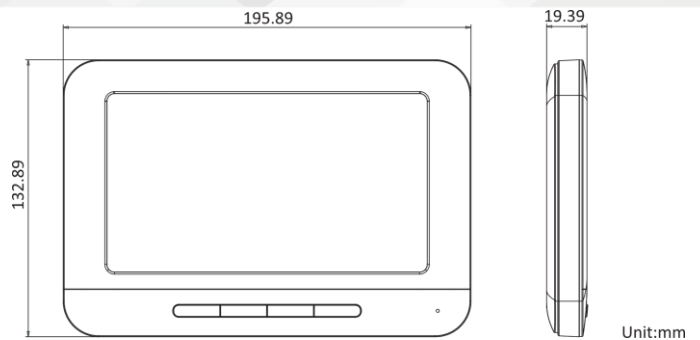

DS-KH2220-S

Four-Wire Analog Indoor Station

HIKVISION[®]

Key Feature

- Hands-free video intercom communication
- Supports three indoor stations simultaneously in the intercom system
- Supports monitoring the door station and the external analog camera
- Supports captured image playback
- Remote unlocking

Dimension

Specification

Audio parameters	
Audio Input	Built-in Omnidirectional Microphone
Audio Output	Built-in Loudspeaker
Audio Quality	Noise Suppression and Echo Cancellation
General	
Power Supply	12 VDC
Power Consumption	≤5 W
Working Temperature	-10° C to +55° C (14° F to 131° F)
Working Humidity	10% to 90%
Dimensions (L x W x H)	195.8 mm × 132.8 mm × 18.39 mm (7.7" × 5.2" × 0.7")