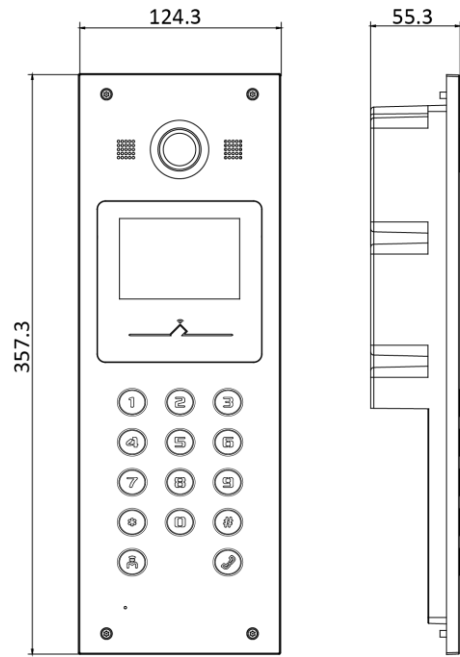

Key Feature

- 2 MP HD camera with high quality image
- 120 ° wide angle of view
- 3.5-inch colorful LCD screen with 480 × 320 resolution
- Unlocks by cards and pin-codes
- Supports configuration via Web remotely

Specification

System parameters	
Operation system	Embedded Linux operation system
Flash	4 GB
RAM	512 MB
CPU	Embedded processor
Display parameters	
Size	3.5-inch
Operation method	Display screen, physical buttons
Type	Colorful LCD
Resolution	480 × 320
Video parameters	
Supplement light	Low illumination, IR supplement lights
Video compression standard	H.264
Lens	2 MP HD camera
FOV	Horizontal: 70°, Vertical: 118°, Diagonal: 132°
WDR	Support

Pixel	Main stream: 1920 × 1080p ,720p Sub stream: 640 × 480
Audio parameters	
Audio input	Built-in omnidirectional microphone
Audio compression standard	G.711 U, G.711 A
Audio output	Built-in loudspeaker
Audio compression bitrate	64 Kbps
Audio quality	Noise suppression and echo cancellation
Volume adjustment	Adjustable
Capacity	
Fingerprint capacity	/
User capacity	10000
Face capacity	/
Linked indoor station	500
Event capacity	/
Network parameters	
Communication protocol	TCP/IP, RTSP
Wired network	Support
Wi-Fi	/
Bluetooth	/
3G/4G	/
Device interfaces	
Alarm input	8

Unit:mm

Available Model

DS-KD3003-E6

Dimension