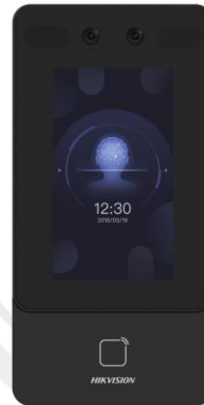

DS-K1T342DX Face Recognition Terminal

Face recognition terminal adopts deep learning algorithm, which helps to recognize the face faster with higher accuracy. It also supports multiple authentication modes: face/card authentication, etc. It can be applied in multiple scenarios, such as buildings, enterprises, financial industries, and other important areas.

- Max.1500 faces capacity, and Max.3000 cards
- Face Recognition Terminal, 4.3-inch LCD touch screen, 2 Mega pixel wide-angle lens, Built-in Mifare/Felica/DESfire card reading module
- Two-way audio with client software, indoor station, and main station; Supports TCP/IP
- Supports ISAPI, ISUP5.0
- Configuration via the web client
- Face Recognition Distance: 0.3 m to 1.5 m
- Duration < 0.2 s/User
- Accuracy rate \geq 99%
- Supports mask recognition

▪ Specification

System	
Operation system	Linux
Display	
Dimensions	4.3-inch
Resolution	272 × 480
Type	LCD
Operation method	Capacitive touch screen
Video	
Pixel	2 MP
Lens	× 2
Video standard	PAL (Default) and NTSC
Network	
Wired network	10 M/100 M self-adaptive
Wi-Fi	Not support
Interface	
Network interface	1
RS-485	1
Wiegand	1
Lock output	1
Exit button	1
Door contact input	1
IO input	-
IO output	-
TAMPER	1
USB	1
Capacity	
Card capacity	3,000
Face capacity	1,500
Event capacity	150,000
Authentication	
Card type	Mifare 1 card, DESfire card, Felica card
Card reading frequency	13.56 MHz
Face recognition duration	< 0.2 s
Face recognition accuracy rate	> 99%
Face recognition distance	0.3 to 1.5 m
Function	
Face anti-spoofing	Support
Audio prompt	Support
Time synchronization	Support
General	
Working temperature	-30 °C to 60 °C (-22 °F to 140 °F)
Working humidity	0 to 90% (No condensing)
Dimensions	91.3 mm × 181.3 mm × 24.5 mm (3.59" × 7.14" × 0.96")