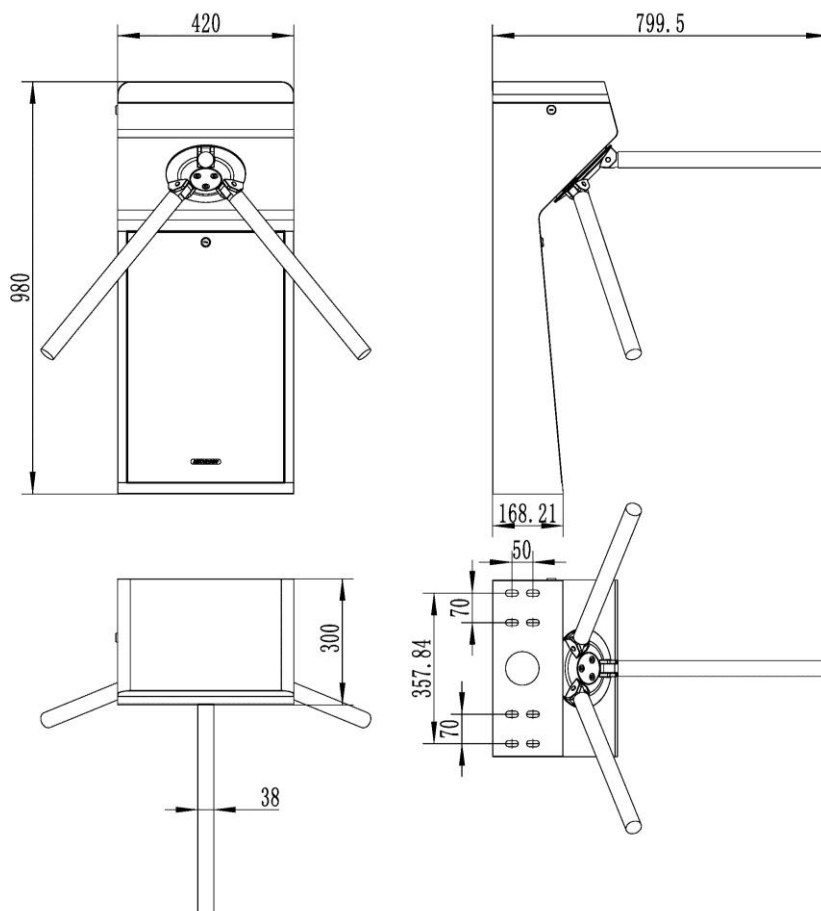

DS-K3G201 Tripod Turnstile

- SUS304 stainless steel material strong and durable.
- Easy to integrate with three party's access controller.
- Built-in access board DS-K2802 and card readers is optional.

▪ Specification

System	
MCBF	> 1 million times
General	
Throughput	More than 30 persons per minute The actual throughput is affected by the person passing rate and passing method.
Lane width	550mm
Material	SUS304 stainless steel 1.2 mm, except side door(0.8mm)
Power supply	DS-K3G201-R/Pa-Dm55: 12 VDC, 3 A DS-K3G201-R/M-Dm55: 110~230VAC DS-K3G201-R/Dm55: 110~230VAC
Working humidity	0% to 92% (No condensing)
Dimensions	Without package: 420 mm × 300 mm × 980 mm (16.5" × 11.8" × 38.6") With package: 505 mm × 445 mm × 1055 mm (19.88" × 17.52" × 41.54")
Working temperature	-10 °C to 50 °C (14 °F to 122 °F)
Application environment	Indoor

▪ Available Model

DS-K3G201-R/Pa-Dm55

▪ Dimension

117/8, Changwatthana 10, LakSi, Bangkok 10210
Phone : (66 2) 094-0800
E-mail : sale@bainisys.com
Line Chat : @Bainisys